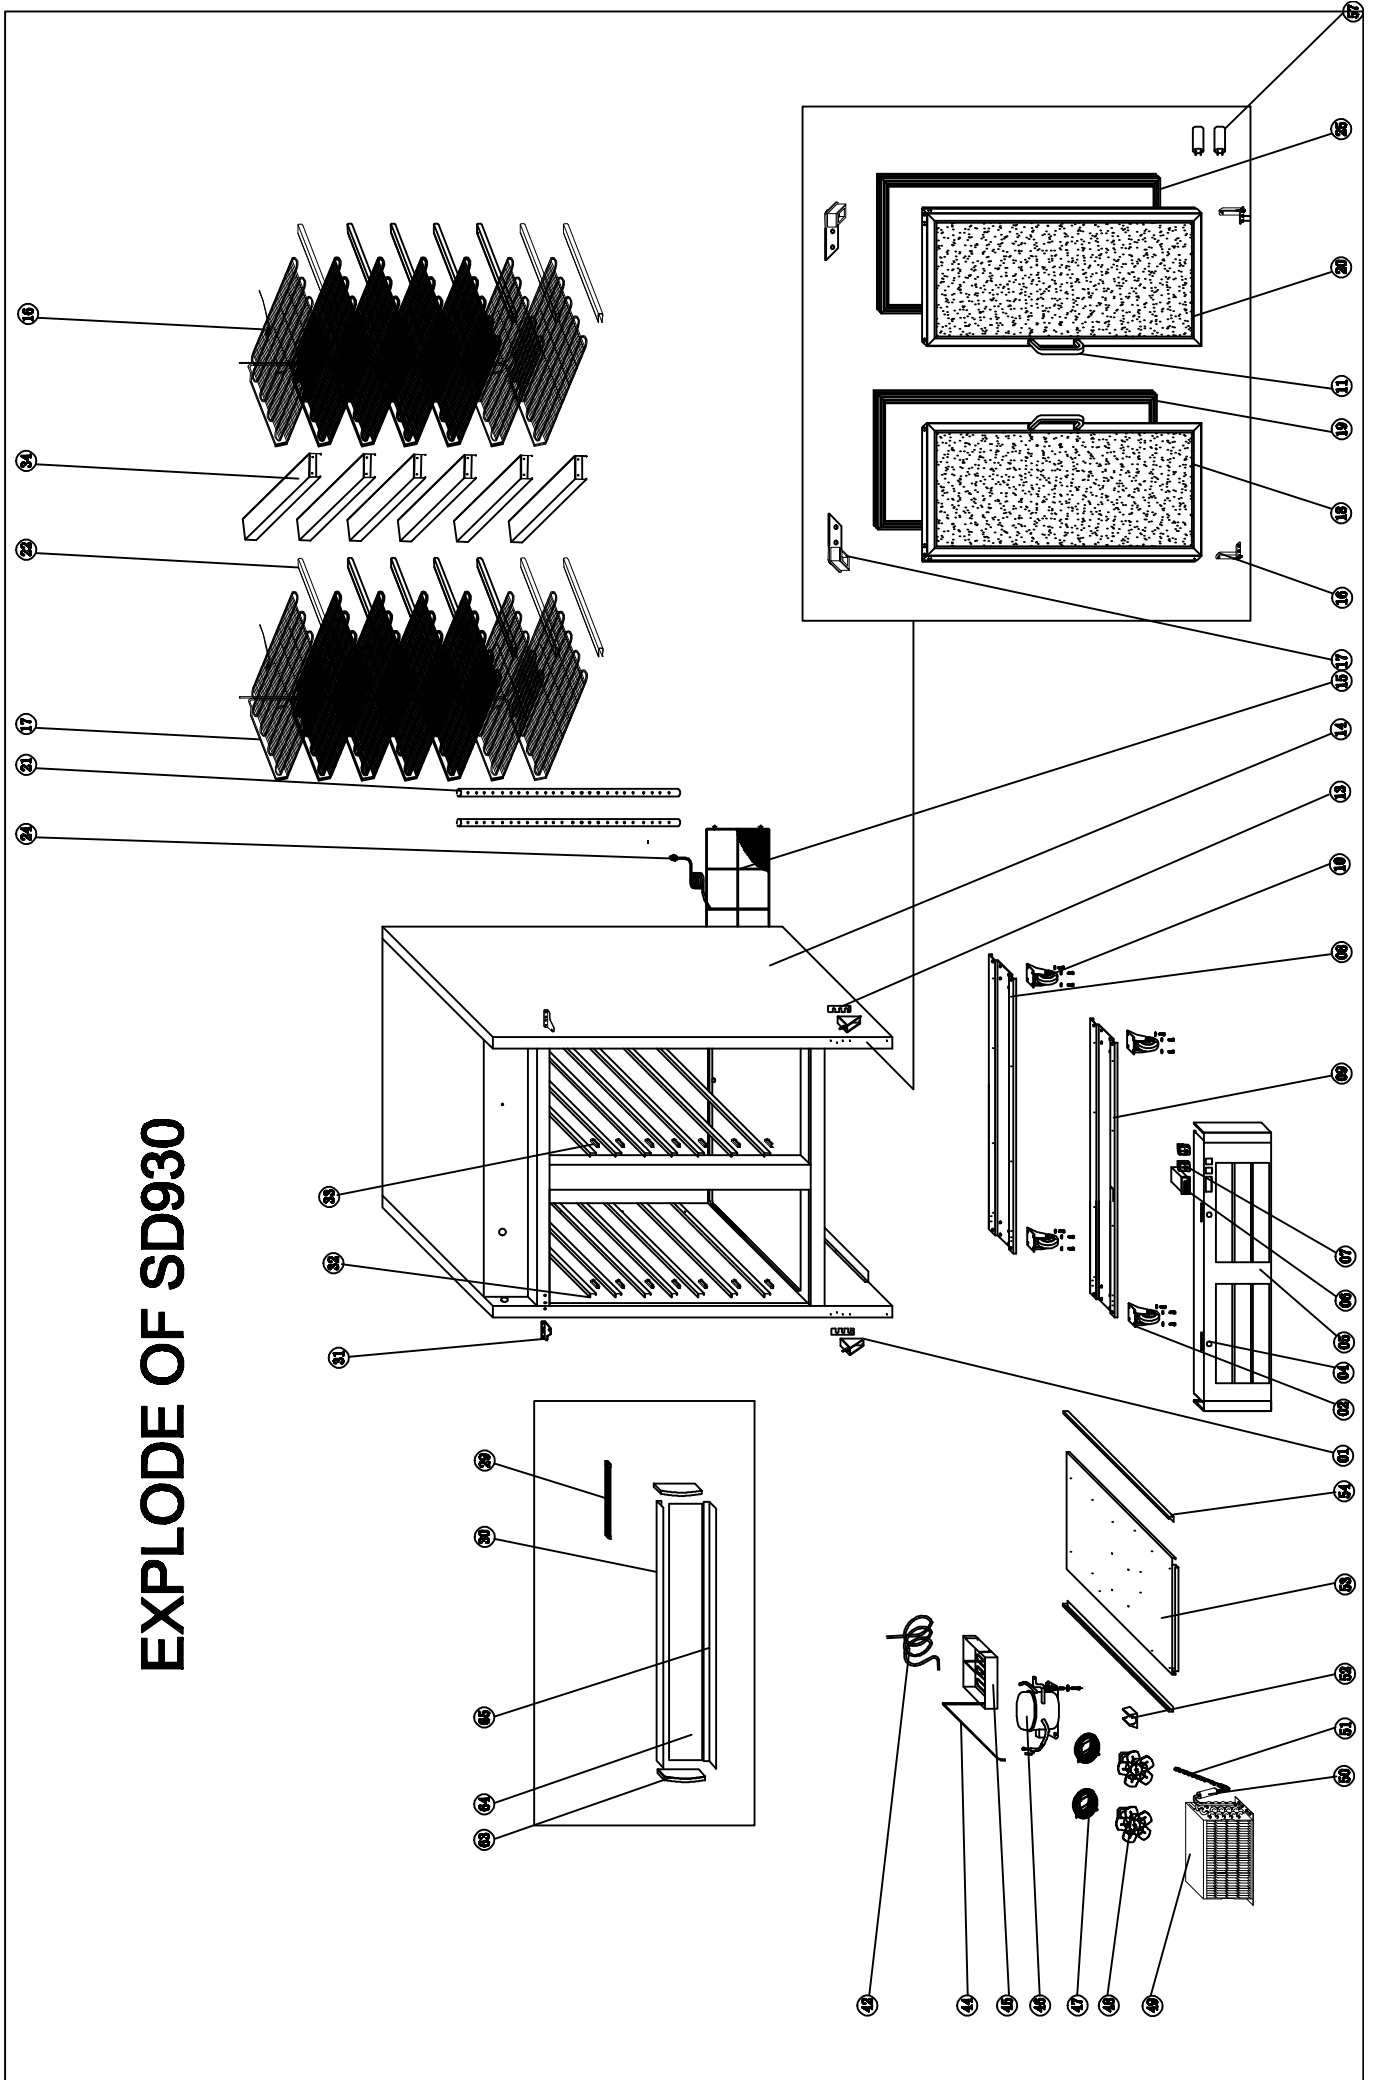

# EXPLODE OF SD930

# SPARE PARTS LIST OF 7450.0167

50920 2017

NO.	CODE	NAME	MODEL	QUY.	MATERIAL	REMARK
1		DOOR HINGE /DOWN		1PAIR	STAINLESS	LEFT/RIGHT
2		BRAKE WHEEL	2.5"	2PCS		
4	9338.0300	LOCK		2PCS		
5		FRONT PANEL		1PC		
6	9390.1905	THERMOSTAT	XR60C	1PC		
7	9108.0244	MAIN SWITCH	DRH-2415-3	2PCS		
8		SUPPORT OF UNIT BOARD		1PC	ZINC	
9		SUPPORT OF UNIT BOARD		1PC		
10		NORMAL WHEEL	2.5"	2PCS		
11		HANDLE		2PCS		
13		WASHER OF DOWN HINGE		2PCS	STAINLESS	
14		BODY		1PC		
15		UNIT ROOM COVER		1PC	COATED STEEL	
16		EVAPORATOR(RIGHT)				
17		EVAPORATOR(LEFT)		1PC		
18		LEFT DOOR		1PC		
19	9338.1505	GASKET		2PCS		
20		DOOR	RIGHT	1PC		
21	9338.0910	INSIDE LAMP		2PCS		
22		EVAPORATOR SUPPORT		12PCS		
24		PLUG		1PC		
29		LAMP	21W	1PC		
30		TOP LAMP TOP SUPPORT		1PC		
31		DOOR UP HINGE		1PAIR		LEFT/RIGHT
32		SUPPORT		24PCS		
33		EVAPORATOR FIXER		12PAIRS		
34		MIDDLE EVAPORATOR SUPPORT		6PCS		
42		SUCTION PIPE	Φ9.52	1PC	COPPER	
44		EVAPORATE PIPE	Φ8*0.75	1PC	COPPER	
45		WATER BOX		1PC	PLASTIC	
46	9182.0225	COMPRESSOR	T2192GK	1PC		
47		BASKETC GUARD GRILLS		2PCS	COATED STEEL	
48		CONDENSER FAN	BD01-01/Φ230	2PCS		
49		CONDENSER		1PC		
50		FILTER DRIER	25g	1PC	XH-9	
51		CAPILLARY	Φ1.4*5100	1PC	COPPER	
52		DRIER SUPPORT		1PC	RUBBER	
53		UNIT BOARD		1PC	ZINC	
54		GUIDE OF UNIT BOARD		1PAIR	ZINC	
57		CAPACITANCE FOR DOOR		2PCS		
63		TOP LAMP SIDE SUPPORT		2PCS		
64		LAMP COVER		1PC		
65		TOP LAMP TOTTOM SUPPORT		1PC		